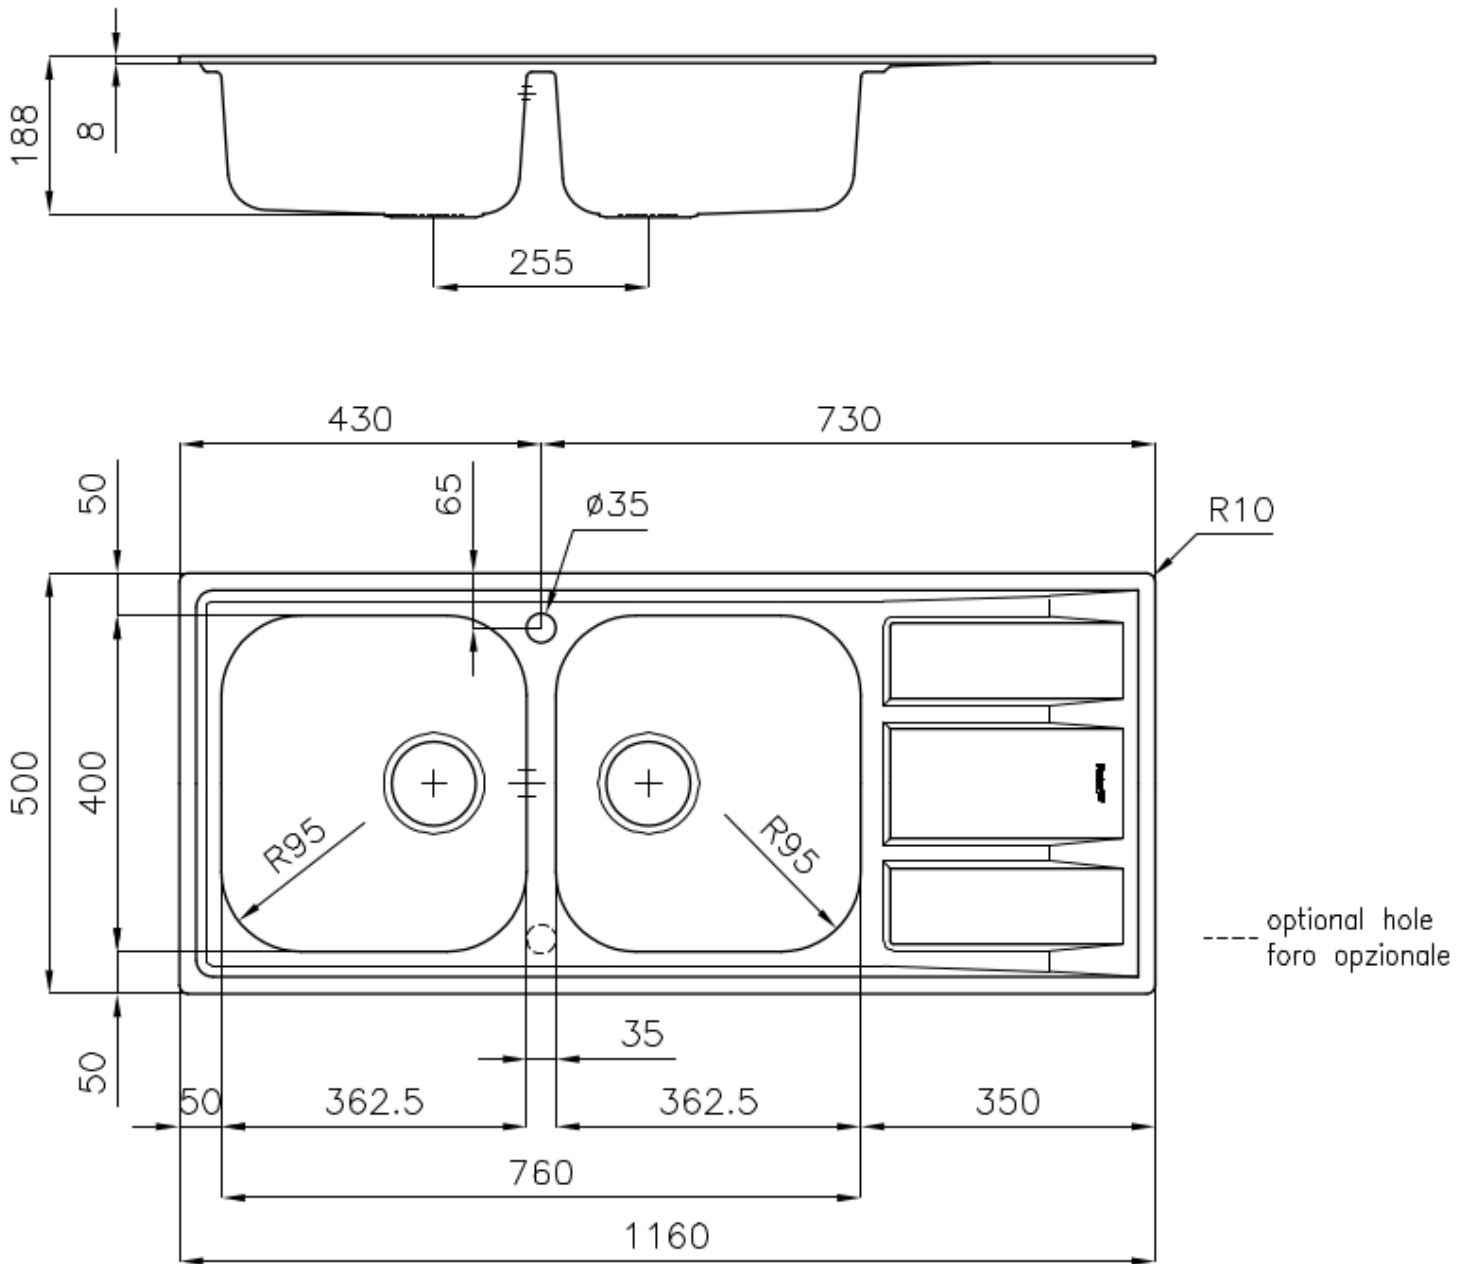

Texture Foster brushed

Base 80-90 cm

Dimensions 1160 x 500 mm

Standard fittings Fixing hooks, gasket, drain, overflow and siphon, boxed packing

Mixer holes 1 standard hole - 2nd hole on request

Built-in hole 1140 x 480 mm

Drainer Yes

Width 116 cm

Bowl dimension 362,5x400mm

Number of bowls 2 bowls

Waste fitting 3,5" drain

FEATURES

2nd / 3rd hole available The sink can be customized with the execution on request of additional holes, usable for double-hole mixers, for remote controlled drains or for the installation of soap dispensers. The positions are marked on the drawings with dotted line holes.

Basket 3,5" waste fitting The drain is equipped with a large 3.5" drain, with the practical basket cap that prevents the discharge of solid parts.

Sliding brackets

TECHNICAL DATA

OPTIONAL ACCESSORIES

Glass chopping board
8631 300